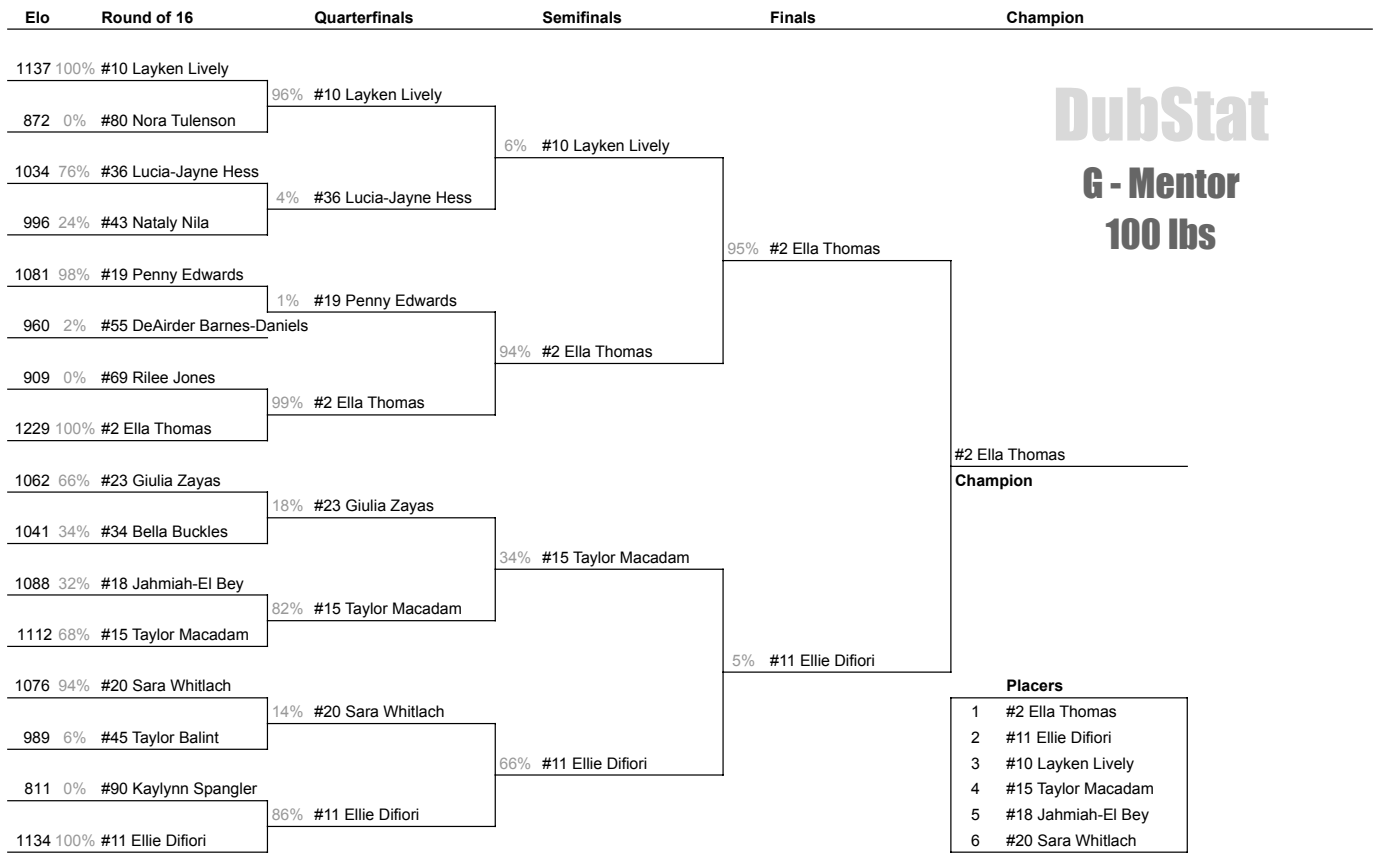

Place	School	Score	Qualifiers	Champs
1	Perry (Massillon)	82	3	3
2	Austintown-Fitch	80.5	3	1
3	Columbia	64	2	1
4	Brush	59	2	0
5	Chippewa	57	3	0
6	Minerva	56.5	3	0
7	Berea-Midpark	56	1	1
8	Perry	54	2	1
9	Steubenville	53.5	1	1
10	Mentor	48	2	0
11	United	46.5	2	0
11	Mogadore	46.5	2	1
13	Tuscarawas Valley	43	1	1
14	Poland Seminary	42	2	1
14	Madison	42	1	0
14	Carrollton	42	1	1
17	Canton South	41.5	2	0
18	East Liverpool	37	1	0
19	Cloverleaf	35	1	0
20	New Philadelphia	30	1	0
21	Northwestern (West Salem)	28.5	0	0
22	North (Akron)	28	1	0
23	Hubbard	26.5	1	0
24	Brecksville-Broadview Hts	26	1	1
25	West Branch	25.5	1	0
26	Cleveland Central Catholic	25	1	1
27	Maysville	24	1	0
28	Nordonia	23.5	1	0
29	Northwest (Canal Fulton)	22	0	0
30	Brookfield	21.5	1	0
31	Rittman	20.5	1	0
31	John Adams	20.5	1	0
33	Howland	19	1	0
34	Garrett Morgan	18.5	0	0
35	Tri-Valley	18	1	0
35	Ridgewood	18	1	0
37	Shenandoah	17	1	0
37	St John (Ashtabula)	17	1	0
37	Salem	17	1	0
40	Edgewood (Ashtabula)	16.5	0	0
41	John Hay	16	0	0
42	Rootstown	15	0	0
42	Southern	15	1	0
44	Springfield (Akron)	14	1	0
44	Sandy Valley	14	1	0
44	Zanesville	14	1	0
47	Conneaut	13.5	0	0
48	Claymont	12.5	0	0
49	Harvey	10.5	0	0
50	Cleveland Heights	10	0	0
50	Orange	10	0	0
50	Loudonville	10	0	0
53	Shaw	9.5	0	0
53	Wadsworth	9.5	0	0
55	Glenoak	9	0	0
56	Cuyahoga Falls	8	0	0
56	Kirtland	8	0	0
58	Riverside (Painesville)	7.5	0	0
59	Caldwell	6.5	0	0
60	Roosevelt	6	0	0
60	Lakeview	6	0	0
60	Chagrin Falls	6	0	0
63	Fairless	5.5	0	0
63	Orrville	5.5	0	0
63	Waterloo	5.5	0	0
66	Aurora	5	0	0
67	Crestwood	4.5	0	0
68	West Muskingum	4	0	0
68	Garfield Heights	4	0	0
68	Western Reserve (Berlin Center)	4	0	0
68	Champion	4	0	0
68	Marlington	4	0	0
73	Hudson	3.5	0	0
73	John F Kennedy (Cleveland)	3.5	0	0
73	Field	3.5	0	0
76	East Palestine	3	0	0
76	Akron Ellet	3	0	0
76	Shadyside	3	0	0
76	Tallmadge	3	0	0
76	Trinity	3	0	0
76	Fort Frye	3	0	0
82	Eastlake North	2.5	0	0
82	Ravenna	2.5	0	0
84	Edison (Richmond)	1.5	0	0
84	Firestone	1.5	0	0
84	Crooksville	1.5	0	0
87	Boardman	1	0	0

DubStat

G - Mentor

100 lbs