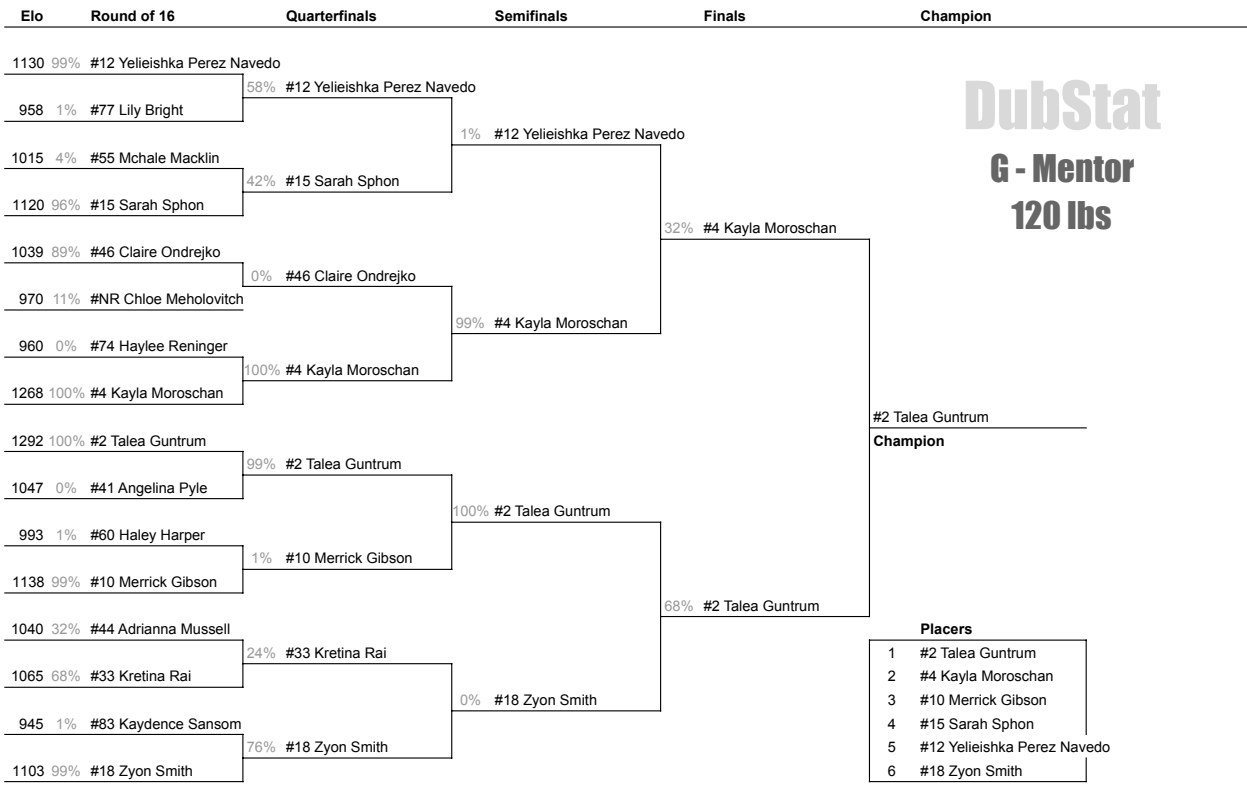

#21 Kyrie Valentine
5th Place

DubStat

G - Mentor

110 lbs

DubStat

G - Mentor

115 lbs

DubStat