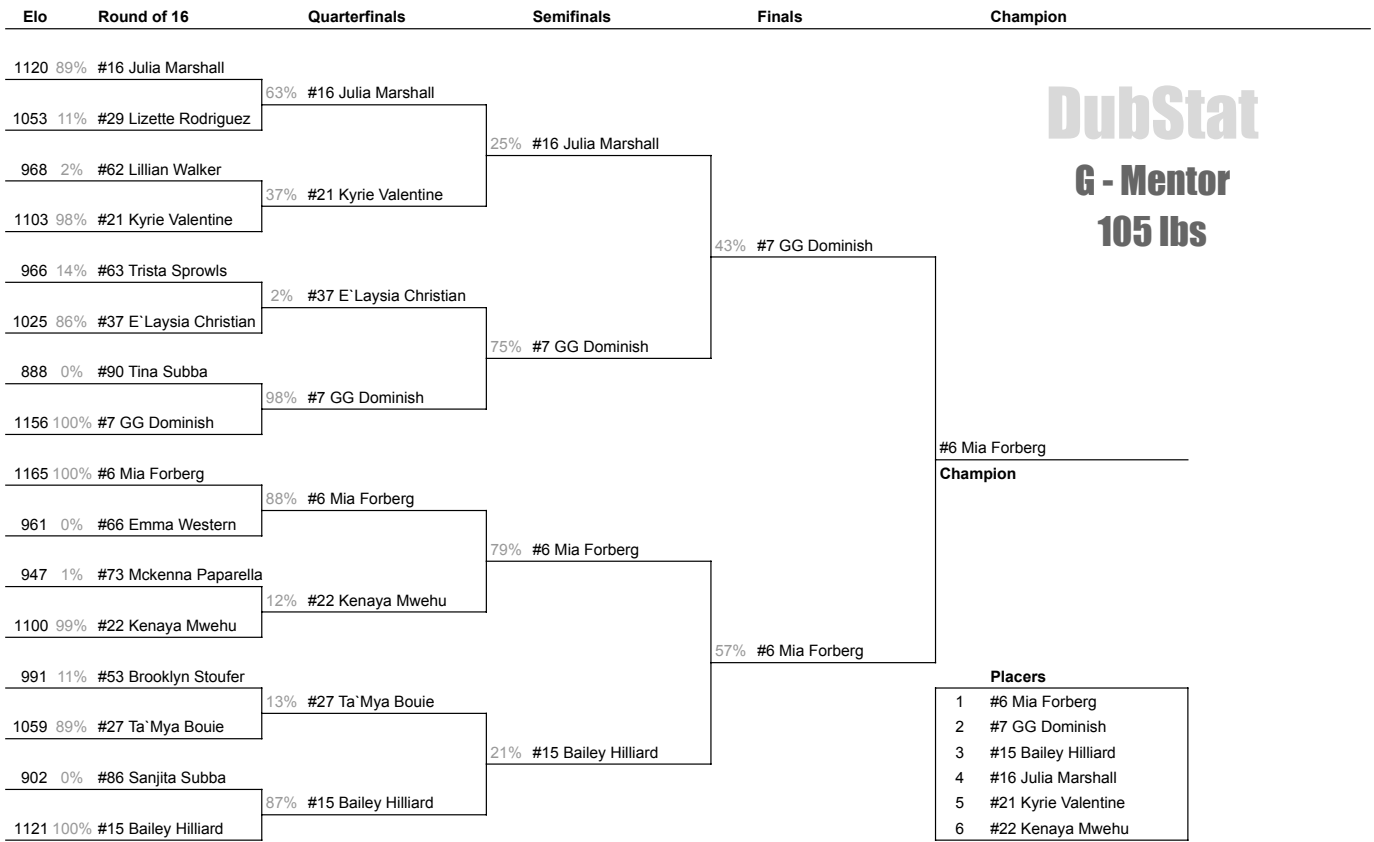

DubStat

G - Mentor

100 lbs

DubStat

G - Mentor

105 lbs

- Placers**
- #6 Mia Forberg
 - #7 GG Dominish
 - #15 Bailey Hilliard
 - #16 Julia Marshall
 - #21 Kyrie Valentine
 - #22 Kenya Mwehu

#15 Bailey Hilliard
3rd Place