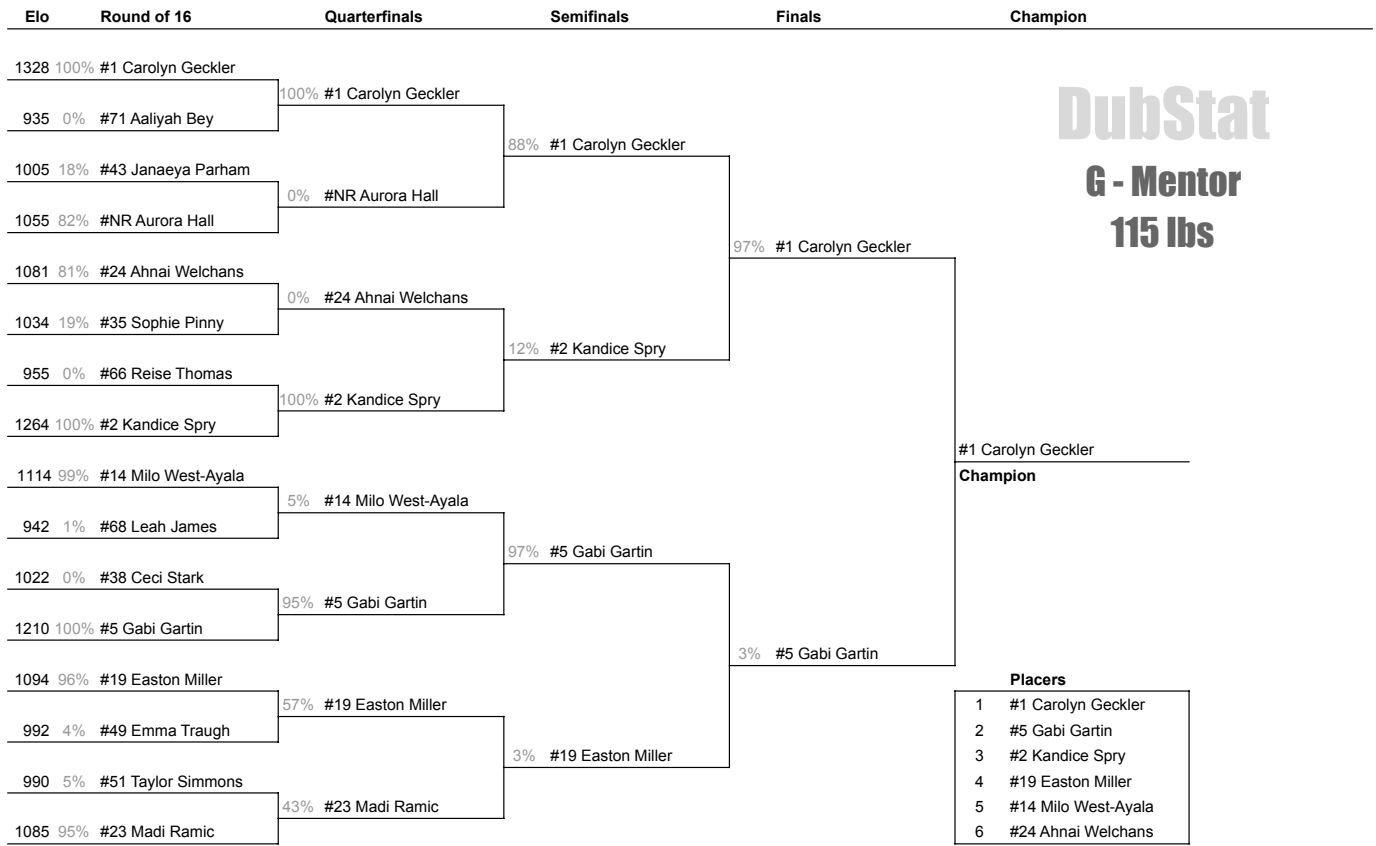

#21 Kyrie Valentine
5th Place

DubStat

G - Mentor

110 lbs

DubStat

G - Mentor

115 lbs

DubStat