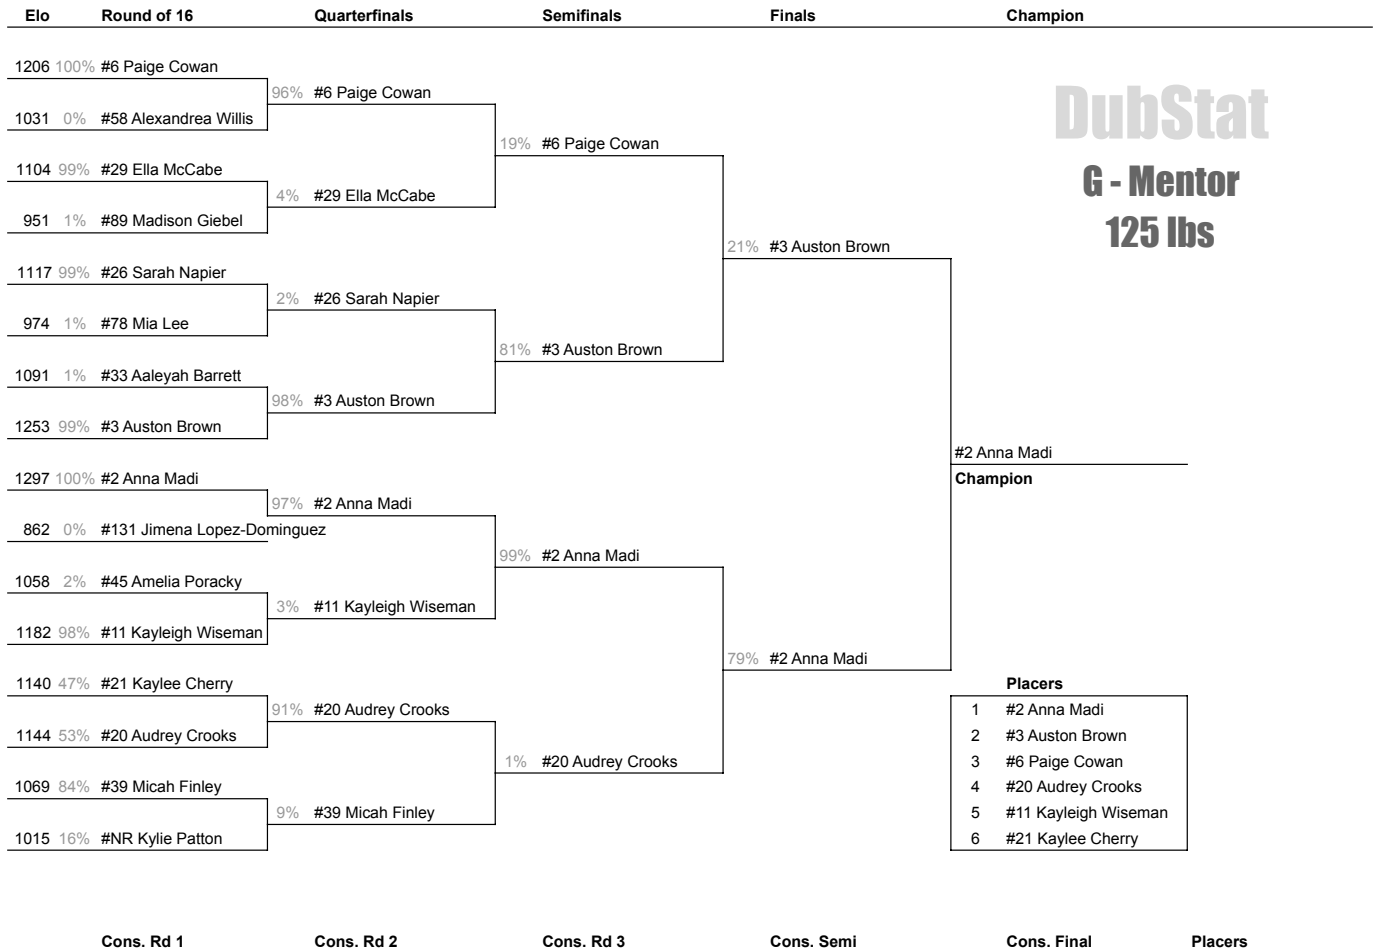

DubStat

G - Mentor

125 lbs