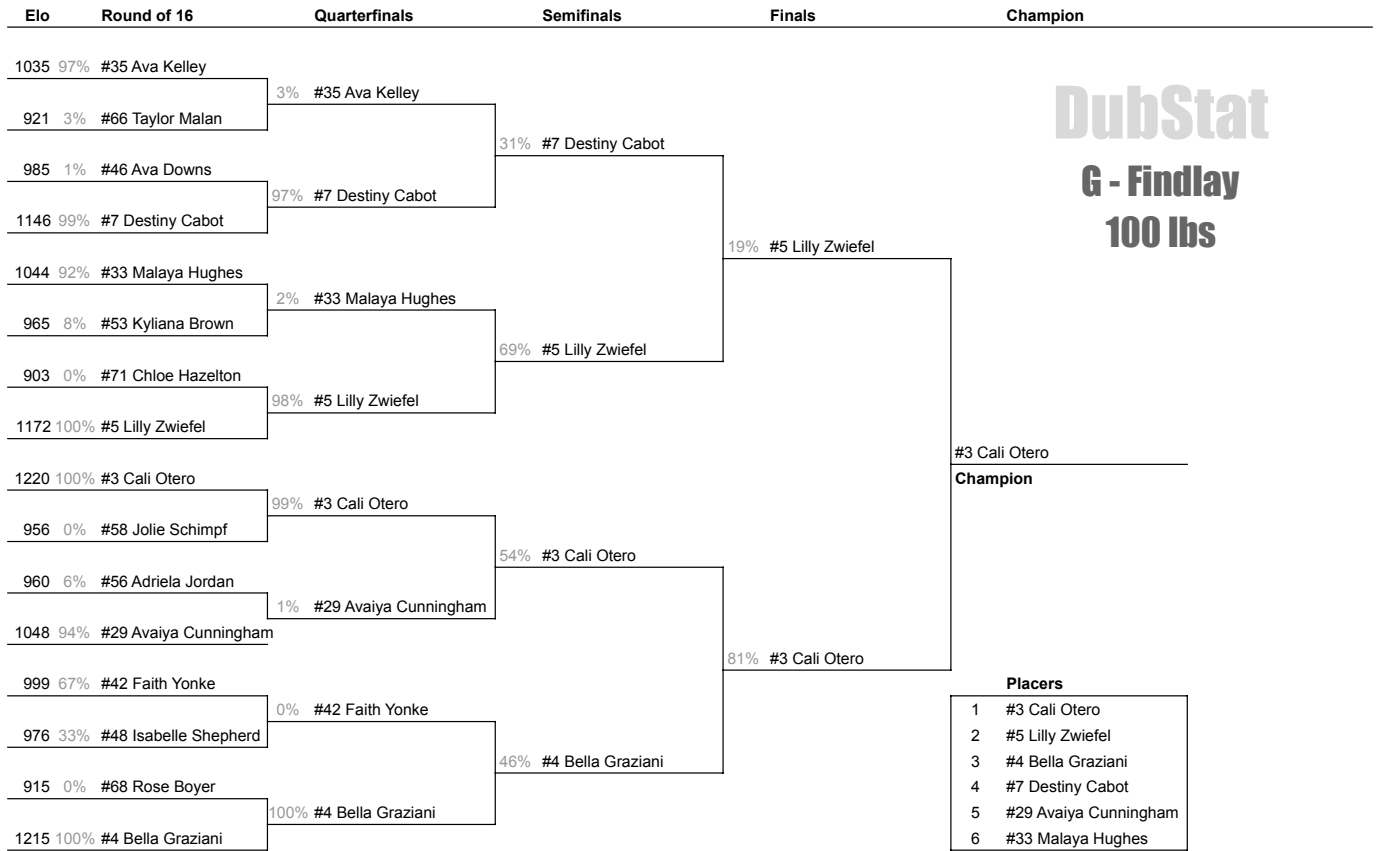

Place	School	Score	Qualifiers	Champs
1	Gibsonburg	102.5	3	2
2	Alliance	99.5	4	2
3	Findlay	83.5	2	2
4	Fremont Ross	82	3	0
5	Elyria	78.5	3	0
6	Avon Lake	65	3	1
7	Archbold	55.5	2	1
8	Tinora	53.5	2	0
9	Vermilion	51	1	0
10	Clyde	49.5	2	0
11	Sandusky	44	1	1
12	Napoleon	41	2	0
13	Brunswick	39	1	1
14	Seneca East	38.5	2	0
15	Lorain	35	1	1
16	Normandy	33.5	1	0
16	Memorial (St Marys)	33.5	0	0
18	Lakewood	32	1	0
19	Start	31	2	0
20	Defiance	30.5	1	0
20	Valley Forge	30.5	1	0
22	North Royalton	30	1	1
23	Elmwood	29.5	1	0
24	Delta	29	0	0
25	Wauseon	28	1	0
26	Rossford	26.5	1	1
27	Liberty Benton	25	0	0
27	Crestview (Ashland)	25	1	1
29	Carey	24.5	0	0
30	Madison Comprehensive	24	1	0
30	Woodmore	24	1	0
32	Mapleton	22	1	0
33	Calvert	21	1	0
34	Port Clinton	20	1	0
35	Keystone	19	1	0
36	Arcadia	18.5	1	0
37	Celina	18	0	0
37	Springfield (Holland)	18	1	0
39	Norwalk	17	1	0
39	Delphos St Johns	17	1	0
39	Black River	17	1	0
42	Edgerton	14	0	0
42	Paulding	14	1	0
42	Fairview Park	14	1	0
45	Lexington	13	0	0
45	Patrick Henry	13	0	0
47	Clay (Oregon)	10	0	0
48	Strongsville	9.5	0	0
49	New London	9	0	0
49	Fostoria	9	0	0
51	Bryan	7.5	0	0
52	Ottawa Glandorf	6	0	0
52	Midview	6	0	0
52	Holy Name	6	0	0
55	Shelby	5	0	0
55	Antwerp	5	0	0
57	Ada	4.5	0	0
57	Anthony Wayne	4.5	0	0
57	Montpelier	4.5	0	0
60	Riverdale	4	0	0
60	Whitmer	4	0	0
60	Northwood	4	0	0
60	Wayne Trace	4	0	0
64	Ayersville	3.5	0	0
64	Rogers	3.5	0	0
66	Spencerville	3	0	0
67	Crestview (Convoy)	2.5	0	0
67	Wapakoneta	2.5	0	0
67	Ashland	2.5	0	0
67	Columbus Grove	2.5	0	0
67	Lima Senior	2.5	0	0
72	Clearview	2	0	0
72	Van Buren	2	0	0
74	Mansfield Senior	1.5	0	0
74	Coldwater	1.5	0	0
76	Oberlin	1	0	0
76	Lakota	1	0	0

DubStat

G - Findlay

100 lbs